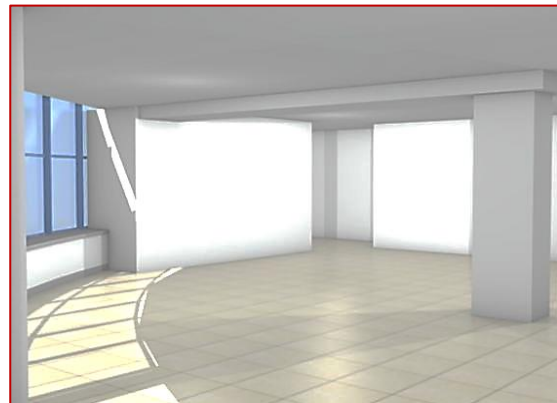

3D visualization

This announcement does not constitute an offer within the meaning of the Civil Law. Additional information can be obtained via e-mail: biuro@elegancja.pl