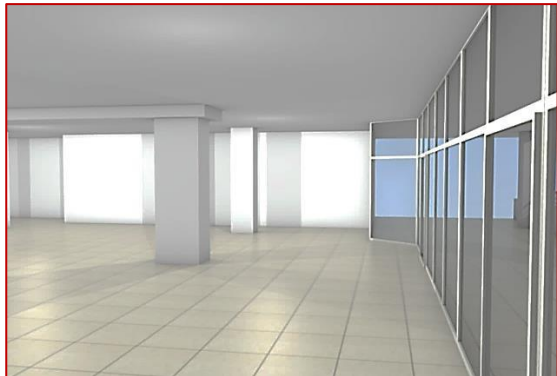

3D visualization

This announcement does not constitute an offer within the meaning of the Civil Law. Additional information can be obtained via e-mail: biuro@elegancja.pl