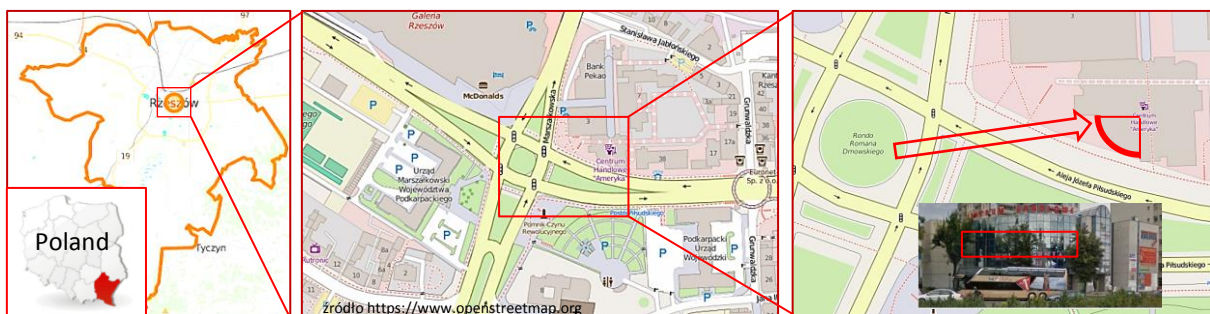

Main characteristics:

- room area : **148 m2**
- **excellent access** by public transport (bus stop right next to the building of the premises)
- highly adaptable space
- perfect location - the center of the fast growing capital of Podkarpacie **HEART OF THE CITY**
- location in the center of Rzeszow - prospective place due to the **aviation valley** and excellent cooperation between universities and industry
- **great place for a business representation**, the design office or commercial unit
- **a large amount of natural light** because of the glazing facade
- perfect place for promotion from the side facades - the main intersection of the city roads, hundreds of thousands of cars and pedestrians!

PRICE 6699 PLN/m2 negotiable!!

If you find yourself interested in the offer please contact us: biuro@elegancja.pl

location : Jozefa Pilsudskiego avenue 40/13 35-001 Rzeszow [MAP (click to see map)](#)

Scan QR to see map

Premises perfect for:

- law office
- business representation office
- accountancy office
- exclusive store or showroom
- design office
- training center
- office for HR purposes
- highly adaptable