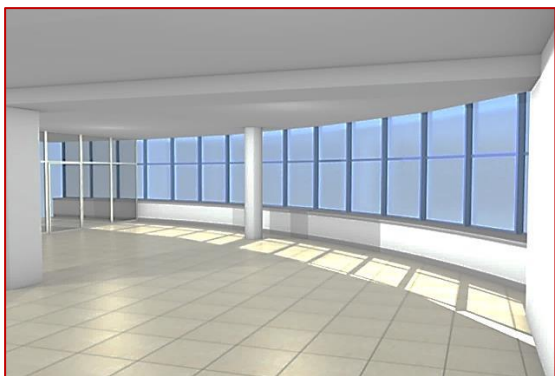

3D visualization

This announcement does not constitute an offer within the meaning of the Civil Law. Additional information can be obtained via e-mail: biuro@elegancja.pl