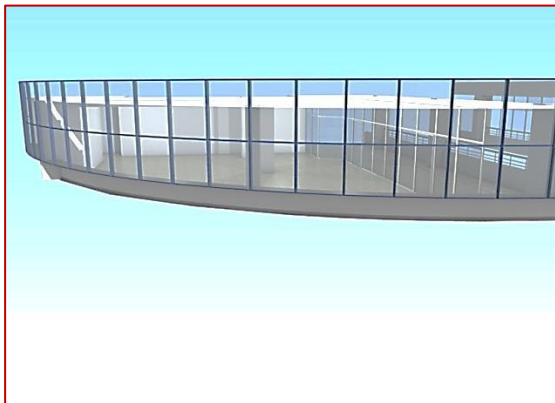

3D visualization

This announcement does not constitute an offer within the meaning of the Civil Law. Additional information can be obtained via e-mail: biuro@elegancja.pl