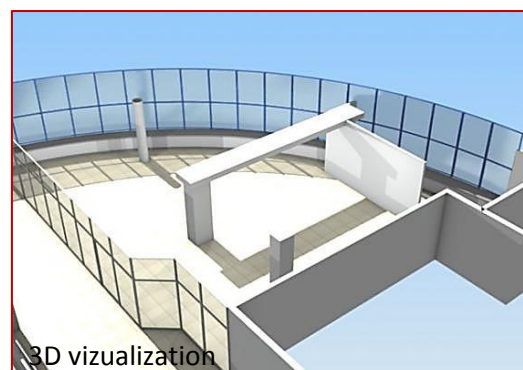

PERFECT BUSINESS PREMISES IN THE CENTER OF RZESZOW CITY FOR BUY OR RENT. IDEAL PLACE FOR OFFICE STORE ....

For sale or rent commercial premises located in the center of Rzeszow on Pilsudski street. The premises is tailored for office, store or agency. Total **available area of 148 m2** consists of an **open space- 130 m2** and a social and sanitary room 18 m2. The open space is highly adaptable. Big **showcases and large windows** very well illuminate the interior. Three **entrances** to the premises where one is located in the **front of the building** near **the Main Street**. Premises is fully **air conditioned** protected by **security guard** and **electronic security system**. Premises is **located in the "heart" of Rzeszow**. An additional advantage is glass facade directed on a busy roundabout connecting main Avenues Pilsudskiego and Cieplinskiego which **gives enormous advertising potential** (advertisement projections .. LED / plate.). Noteworthy also is the fact that **Rzeszow is a rapidly growing city** and like a magnet attracting a number of investors from the **aviation industry and beyond**.

Main characteristics:

- room area : **148 m2**
- **excellent access** by public transport (bus stop right next to the building of the premises)
- highly adaptable space
- perfect location - the center of the fast growing capital of Podkarpacie **HEART OF THE CITY**
- location in the center of Rzeszow - prospective place due to the **aviation valley** and excellent cooperation between universities and industry
- **great place for a business representation**, the design office or commercial unit
- **a large amount of natural light** because of the glazing facade
- perfect place for promotion from the side facades - the main intersection of the city roads, hundreds of thousands of cars and pedestrians!

PRICE 6699 PLN/m2 negotiable!!